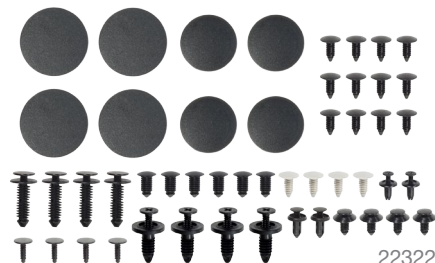

Pkg#	Tube Size	Lock Diameter	Finish
22315	1 1/4"	--	Yellow zinc
22321	2"	--	Yellow zinc
23590	2"	5/8" with M16-2.0 threads	Zinc

## TOW POUCH

- Storage for ball mounts, gooseneck trailer balls and other accessories
- May also store jumper cables, straps, emergency tools and more
- Keeps hands and vehicle interiors clean

Bulk#	Width	Length	Description
22200	11 1/2"	17 1/2"	Tow pouch

## PROFESSIONAL FINISHING PACK

- An assortment of 11 commonly-used automotive trim panel and threshold retainers and frame hole plugs
- Contains 50 pieces

Pkg#	Description
22322	50 automotive finishing pieces