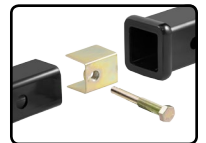

ANTI-RATTLE KITS

- Use with part# 18019, CURT cargo carriers and hollow shank accessories
- Stops rattling and prevents swaying of load when using hollow-shank towing accessories
- Attractive, full-color, retail clamshell packaging

Pkg#	Tube Size	Lock Diameter	Finish
22315	1 1/4"	--	Yellow zinc
22321	2"	--	Yellow zinc
23590	2"	5/8" with M16-2.0 threads	Zinc

TOW POUCH

- Storage for ball mounts, gooseneck trailer balls and other accessories
- May also store jumper cables, straps, emergency tools and more
- Keeps hands and vehicle interiors clean