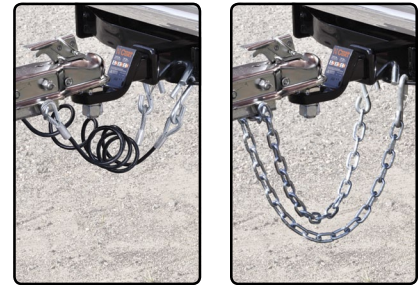

**2** **HITCH TUBE COVER WITH 4-WAY FLAT HOLDER**  
INCH

- Convenient holder to protect the 4-way flat
- Protects receiver tube opening when not in use
- Attractive, full-color retail packaging

Pkg#	Finish	Description
21728	Black rubber	2" x 2" hitch tube cover with 4-way flat electrical connector holder

## SAFETY CHAIN & CABLE ASSEMBLIES

- Each chain / cable assembly must meet or exceed trailer GTW
- Secures the trailer in case of emergency
- Coiled cables will not drag

Bulk#	Pkg#	Min. Break Force	Chain Dims.	Total Length	Hooks Per Unit	Description
--	19749	5,000 lbs.	1/4" x 60"	65"	2	Two rubber coated chains
--	80136	3,500 lbs.	--	42"	1	Two nylon coated cables
--	80151	5,000 lbs.	--	42"	1	Two nylon coated cables
--	80176	7,500 lbs.	--	42"	1	Two nylon coated cables
80010	80011	2,000 lbs.	3/16" x 41"	48"	2	One chain w/ 3/8" S-hooks
80030	80031	5,000 lbs.	1/4" x 40"	48"	2	One chain w/ 3/8" S-hooks