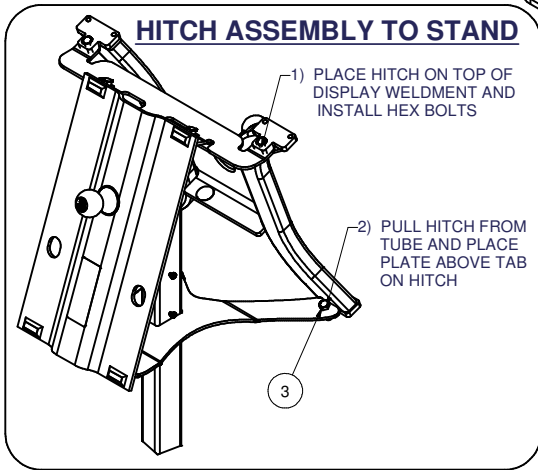

Parts List			
ITEM	QTY	PART NUMBER	DESCRIPTION
1	3	1_2 - 13 x 3 CARRIAGE	CARRIAGE BOLT
2	12	HFN 1213	HEX FLANGE NUT
3	1	1/2-13 x 3	HEX BOLT
4	8	1/2 - 13 x 1 1/2	HEX BOLT
5	2	1_4 - 20 x 3_4 HEX	HEX BOLT

STEP 1
SLIDE PLATE ONTO DISPLAY WELDMENT BEYOND LARGE HOLE IN CENTER OF TUBE