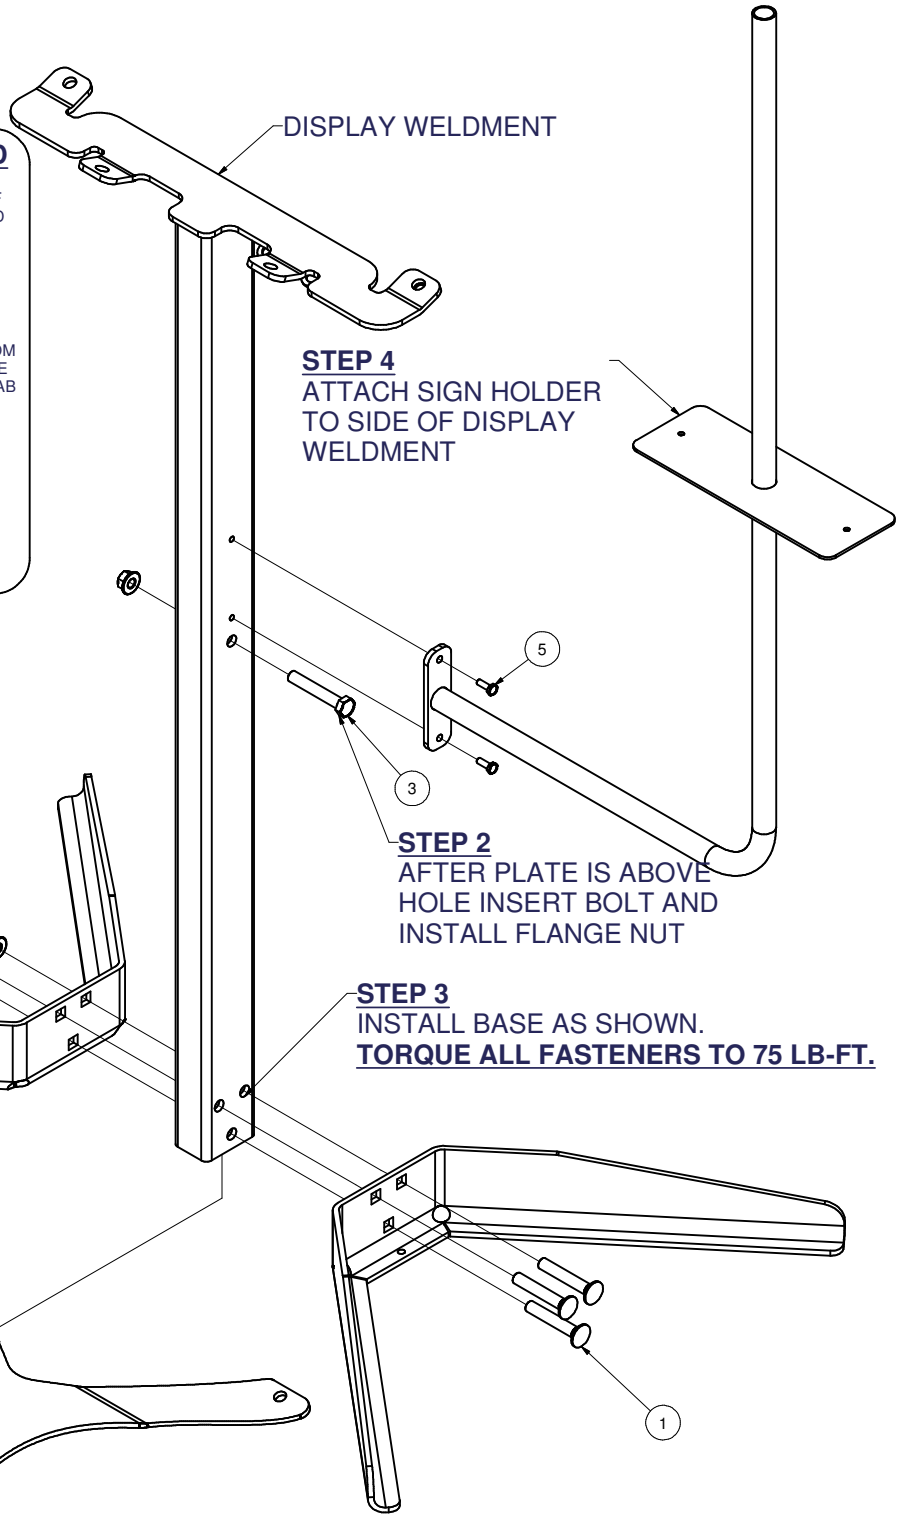

Parts List			
ITEM	QTY	PART NUMBER	DESCRIPTION
1	3	1_2 - 13 x 3 CARRIAGE	CARRIAGE BOLT
2	12	HFN 1213	HEX FLANGE NUT
3	1	1/2-13 x 3	HEX BOLT
4	8	1/2 - 13 x 1 1/2	HEX BOLT
5	2	1_4 - 20 x 3_4 HEX	HEX BOLT

STEP 1
SLIDE PLATE ONTO DISPLAY WELDMENT BEYOND LARGE HOLE IN CENTER OF TUBE