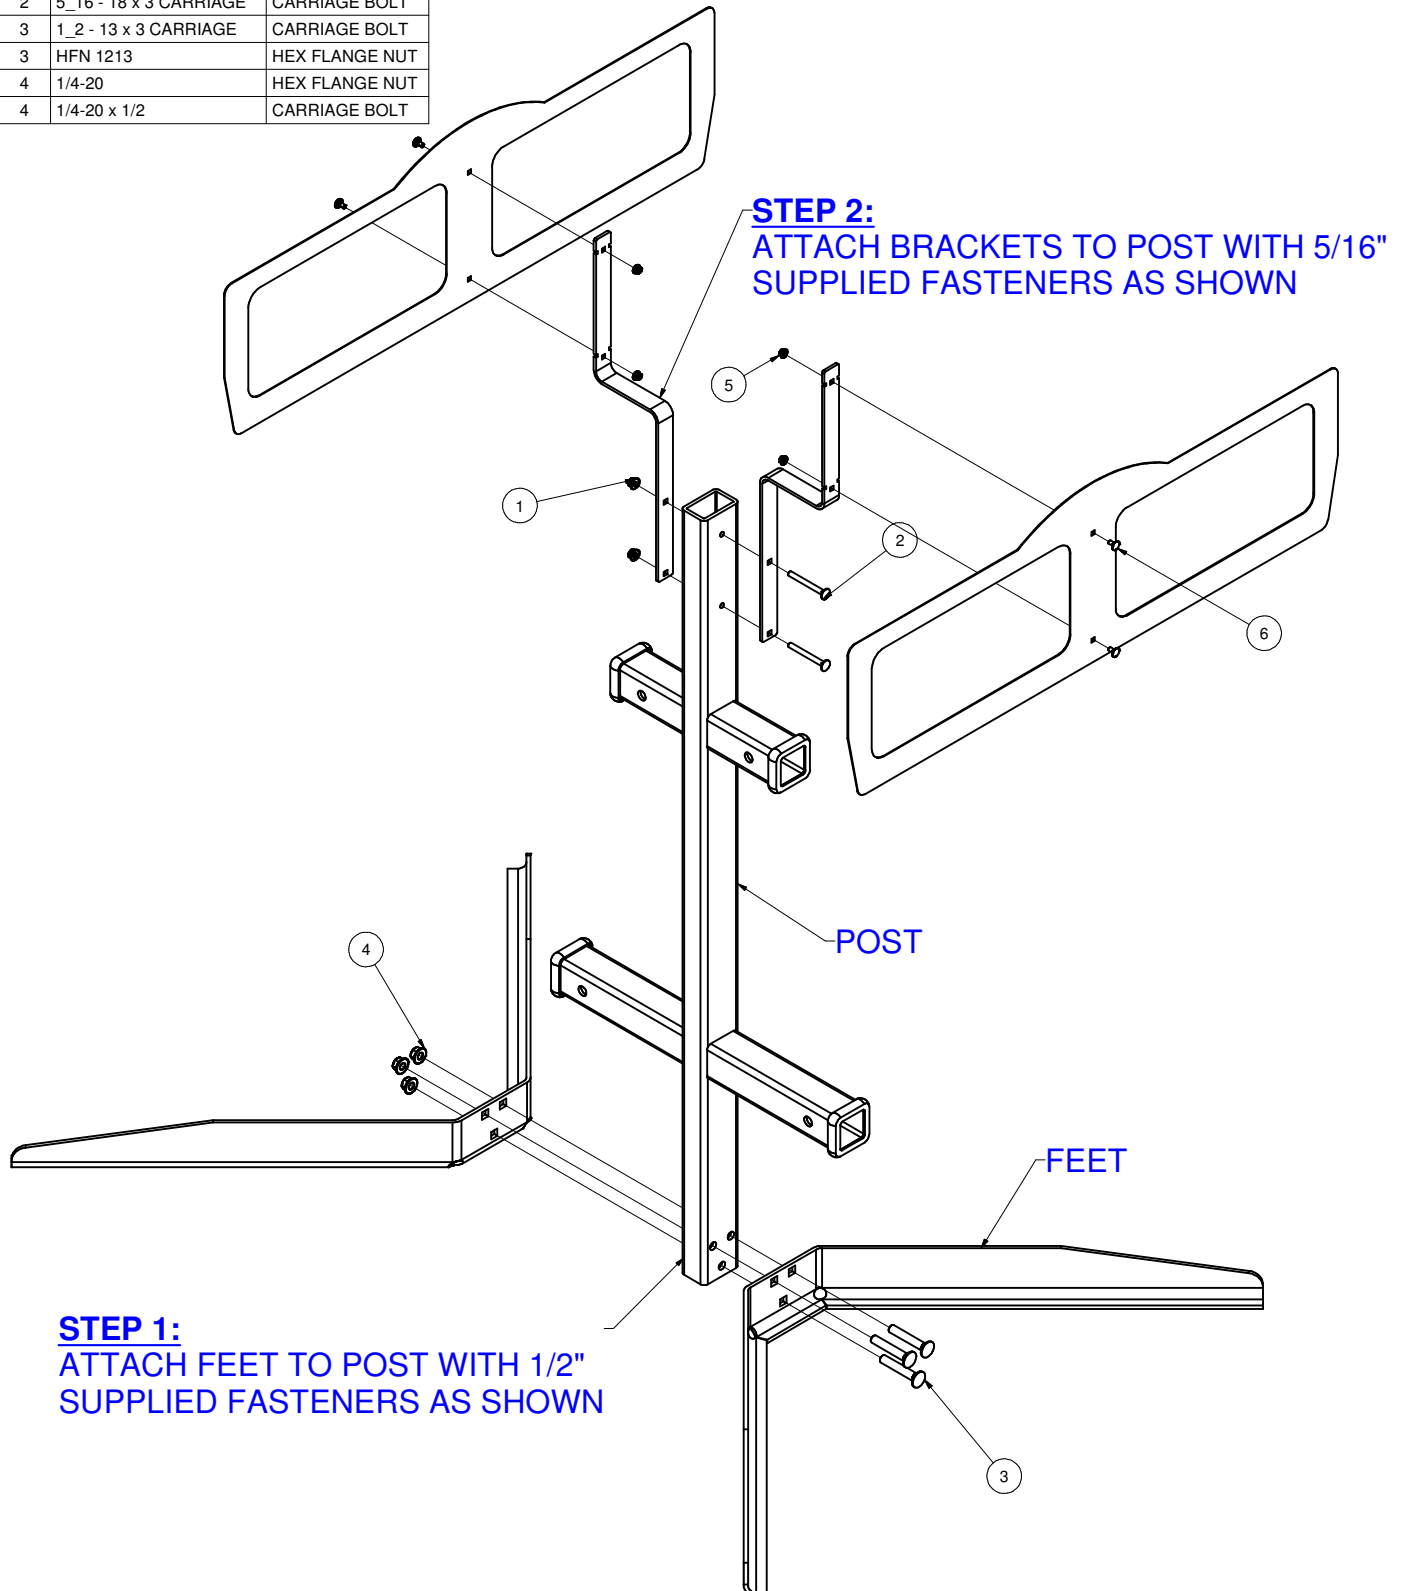

ZHS-125

CARGO CARRIER DISPLAY STAND

5/31/07

Parts List			
ITEM	QTY	PART NUMBER	DESCRIPTION
1	2	5/16-18	HEX FLANGE NUT
2	2	5_16 - 18 x 3 CARRIAGE	CARRIAGE BOLT
3	3	1_2 - 13 x 3 CARRIAGE	CARRIAGE BOLT
4	3	HFN 1213	HEX FLANGE NUT
5	4	1/4-20	HEX FLANGE NUT
6	4	1/4-20 x 1/2	CARRIAGE BOLT